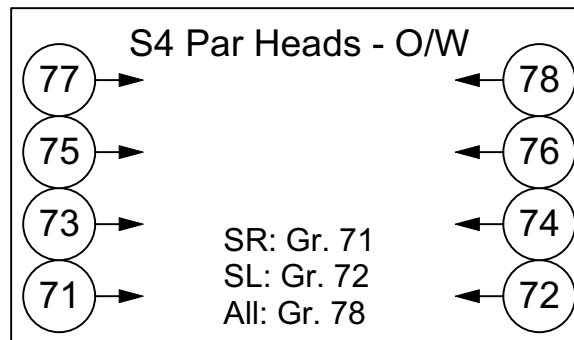

TDC HOUSE PLOT - MAGIC SHEET

House Lights: 91

Douser: 96

Centre Top Special: 100