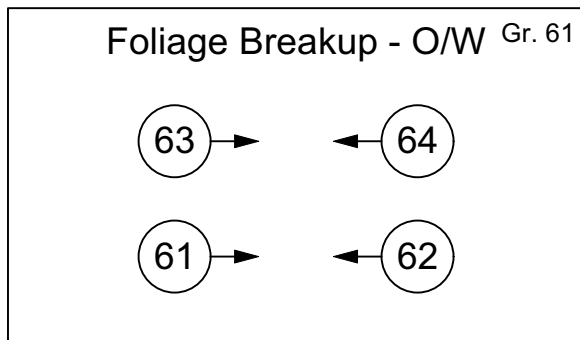

TDC HOUSE PLOT - MAGIC SHEET

House Lights: 91

Douser: 96

Centre Top Special: 100